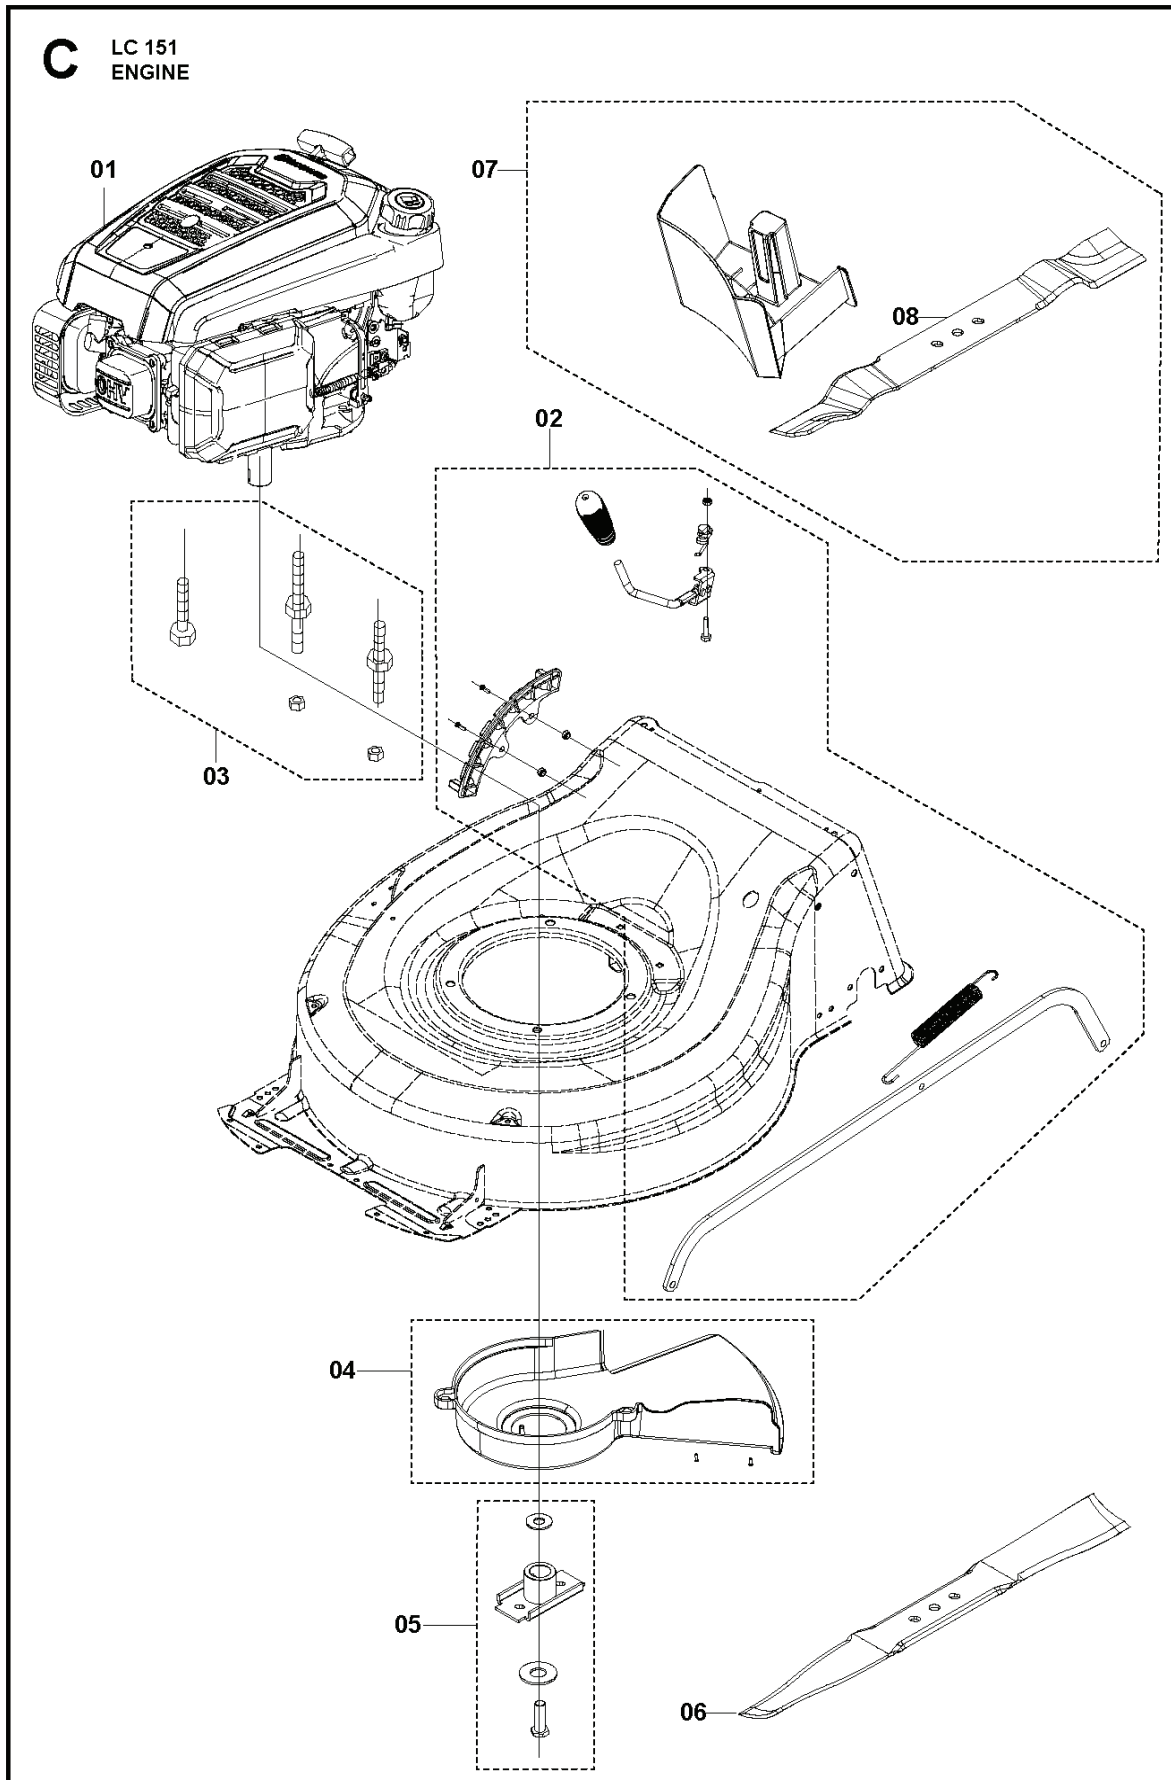

SPARE PARTS CATALOGUE

LAWN MOWERS: CONSUMER WALK-BEHINDS: HUSQVARNA LC 151

Spare Parts List

SPARE PARTS LIST

LAWN MOWERS: CONSUMER WALK-
BEHINDS

HUSQVARNA LC 151

LAWN MOWERS: CONSUMER WALK-BEHINDS

PXM_REF	PXM_PARTNO	DESCRIPTION	PXM_REMARK	QTY.
1	598684111	PLATE KIT	SIDE DISCHARGE PLATE	1
2	598684119	FLAP	REAR DOOR	1
3	598684128	SEALING PLATE	SEALING PLATE	1
4	598861201	CHASSIS	CHASSIS	1
5	598684122	COVER KIT	FRONT COVER	1
6	529595301	AXLE	WHEEL AXLE	1
7	598512901	WHEEL	FRONT WHEEL	2
8	529595401	DUST SEAL	DUST-PROOF RING	1
9	598513301	AXLE	REAR SHAFT	1
10	529595501	AXLE	WHEEL AXLE	1
11	529595601	WHEEL	REAR WHEEL	2
12	529596201	ROD	HEIGHT ADJUSTMENT ROD	1
13	599138901	SPRING	HEIGHT ADJUSTMENT SPRING	1
14	598819001	COVER	SIDE PROTECTION COVER	1
15	529595701	HANDLE KIT	HEIGHT ADJUSTMENT HANDLE	1
16	529595801	PLATE KIT	HEIGHT ADJUSTMENT PLATE	1

D LC 151
GRASS HANDLING

01

LAWN MOWERS: CONSUMER WALK-BEHINDS

PXM_REF	PXM_PARTNO	DESCRIPTION	PXM_REMARK	QTY.
1	598684121	GRASS BAG ASSY	GRASS BAG KIT	1

LAWN MOWERS: CONSUMER WALK-BEHINDS

PXM_REF	PXM_PARTNO	DESCRIPTION	PXM_REMARK	QTY.
1	599912501	ENGINE	HS166A	1
2	529595901	HEIGHT ADJUSTER	HEIGHT ADJUSTER	1
3	529595101	INSTALLATION KIT	BOLTS AND NUTS	1
4	598513501	COVER	BELT COVER	1
5	529595001	BLADE SUPPORT	BLADE ADAPTER	1
6	598562601	BLADE	Collect 51 cm	1
7	598018001	MULCH KIT	MULCHING KIT	1
8	597683901	BLADE	"BLADE 20" mulch blade petrol engine"	1

B LC 151
HANDLE

LAWN MOWERS: CONSUMER WALK-BEHINDS

PXM_REF	PXM_PARTNO	DESCRIPTION	PXM_REMARK	QTY.
1	598818201	BAIL ARM ASSY	BAIL ARM	1
2	598722001	HANDLE KIT	HANDLE AND SHEATH	1
3	598684129	BAIL ARM ASSY	BAIL ARM	1
4	598825601	HANDLE KIT	HANDLE	1
5	529596301	CABLE	FLAMEOUT CABLE	1
6	598861401	CLIP	CABLE CLIP	1
7	529596001	KNOB ASSY	KNOB	1
8	598684113	SUPPORT KIT	HANDLE BRACKET	1