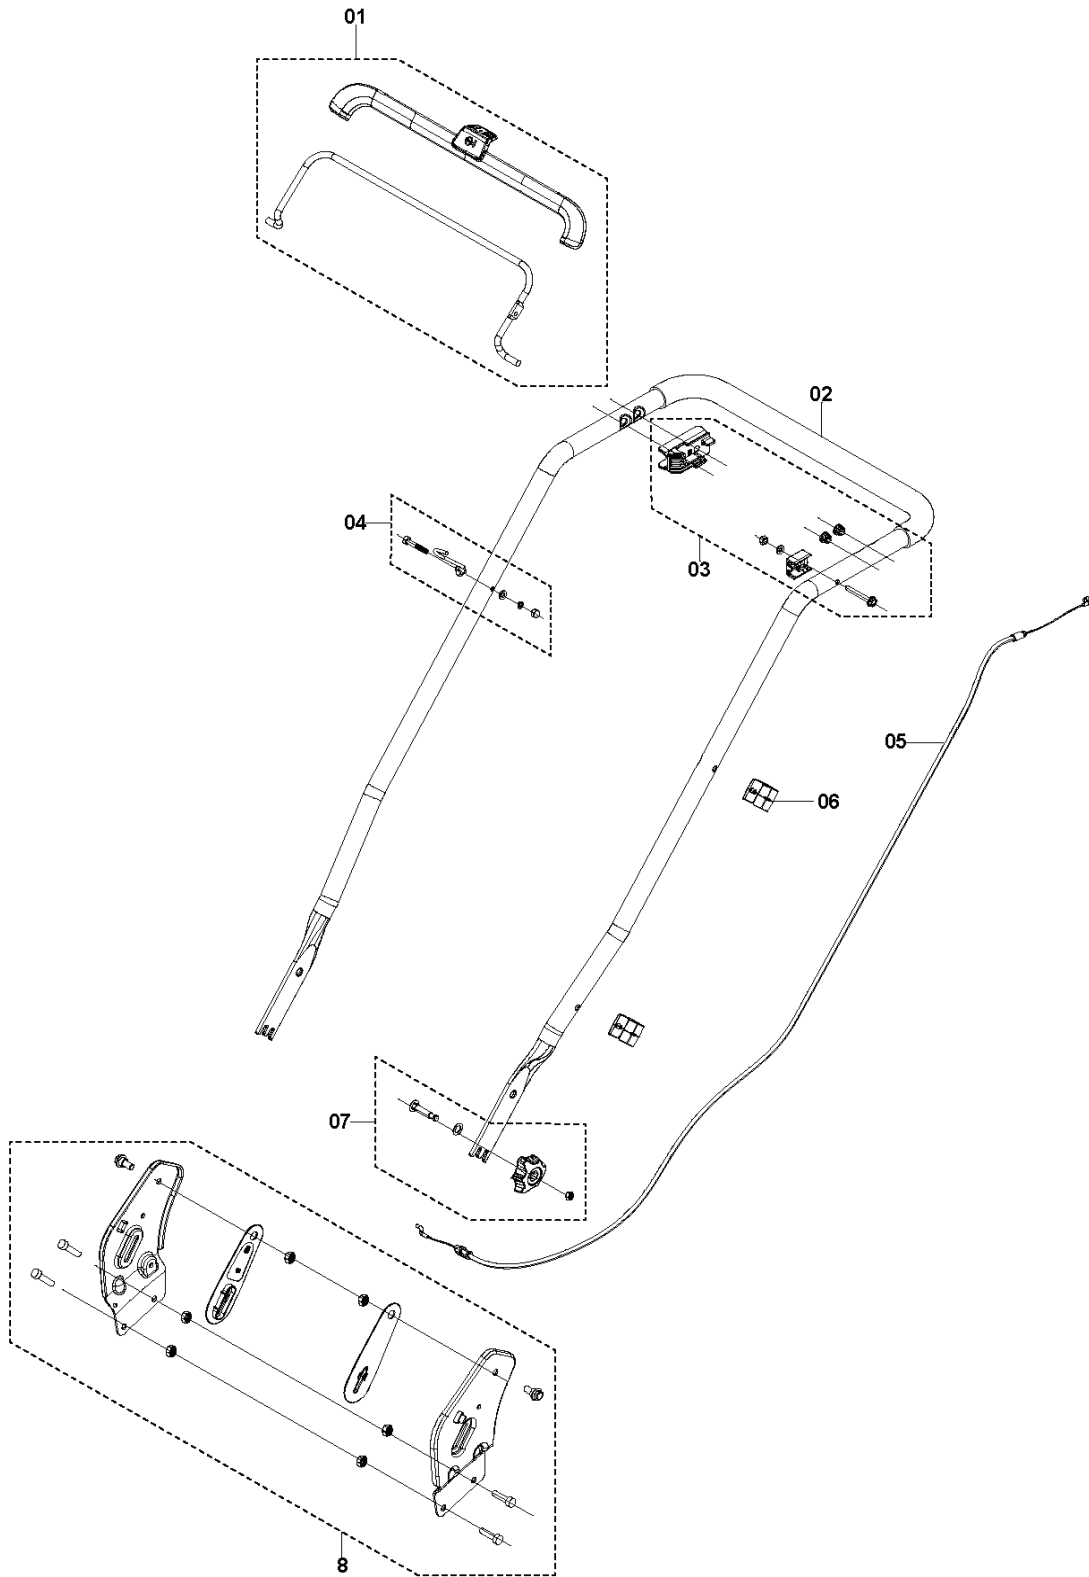

SPARE PARTS CATALOGUE

LAWN MOWERS: CONSUMER WALK-BEHINDS: HUSQVARNA LC 151

Spare Parts List

SPARE PARTS LIST

LAWN MOWERS: CONSUMER WALK-
BEHINDS

HUSQVARNA LC 151

LAWN MOWERS: CONSUMER WALK-BEHINDS

PXM_REF	PXM_PARTNO	DESCRIPTION	PXM_REMARK	QTY.
1	598684111	PLATE KIT	SIDE DISCHARGE PLATE	1
2	598684119	FLAP	REAR DOOR	1
3	598684128	SEALING PLATE	SEALING PLATE	1
4	598861201	CHASSIS	CHASSIS	1
5	598684122	COVER KIT	FRONT COVER	1
6	529595301	AXLE	WHEEL AXLE	1
7	598512901	WHEEL	FRONT WHEEL	2
8	529595401	DUST SEAL	DUST-PROOF RING	1
9	598513301	AXLE	REAR SHAFT	1
10	529595501	AXLE	WHEEL AXLE	1
11	529595601	WHEEL	REAR WHEEL	2
12	529596201	ROD	HEIGHT ADJUSTMENT ROD	1
13	599138901	SPRING	HEIGHT ADJUSTMENT SPRING	1
14	598819001	COVER	SIDE PROTECTION COVER	1
15	529595701	HANDLE KIT	HEIGHT ADJUSTMENT HANDLE	1
16	529595801	PLATE KIT	HEIGHT ADJUSTMENT PLATE	1

D LC 151
GRASS HANDLING

01

LAWN MOWERS: CONSUMER WALK-BEHINDS

PXM_REF	PXM_PARTNO	DESCRIPTION	PXM_REMARK	QTY.
1	598684121	GRASS BAG ASSY	GRASS BAG KIT	1

LAWN MOWERS: CONSUMER WALK-BEHINDS

PXM_REF	PXM_PARTNO	DESCRIPTION	PXM_REMARK	QTY.
1	599912501	ENGINE	HS166A	1
2	529595901	HEIGHT ADJUSTER	HEIGHT ADJUSTER	1
3	529595101	INSTALLATION KIT	BOLTS AND NUTS	1
4	598513501	COVER	BELT COVER	1
5	529595001	BLADE SUPPORT	BLADE ADAPTER	1
6	598562601	BLADE	Collect 51 cm	1
7	598018001	MULCH KIT	MULCHING KIT	1
8	597683901	BLADE	"BLADE 20" mulch blade petrol engine"	1

B LC 151
HANDLE

LAWN MOWERS: CONSUMER WALK-BEHINDS

PXM_REF	PXM_PARTNO	DESCRIPTION	PXM_REMARK	QTY.
1	598818201	BAIL ARM ASSY	BAIL ARM	1
2	598722001	HANDLE KIT	HANDLE AND SHEATH	1
3	598684129	BAIL ARM ASSY	BAIL ARM	1
4	598825601	HANDLE KIT	HANDLE	1
5	529596301	CABLE	FLAMEOUT CABLE	1
6	598861401	CLIP	CABLE CLIP	1
7	529596001	KNOB ASSY	KNOB	1
8	598684113	SUPPORT KIT	HANDLE BRACKET	1