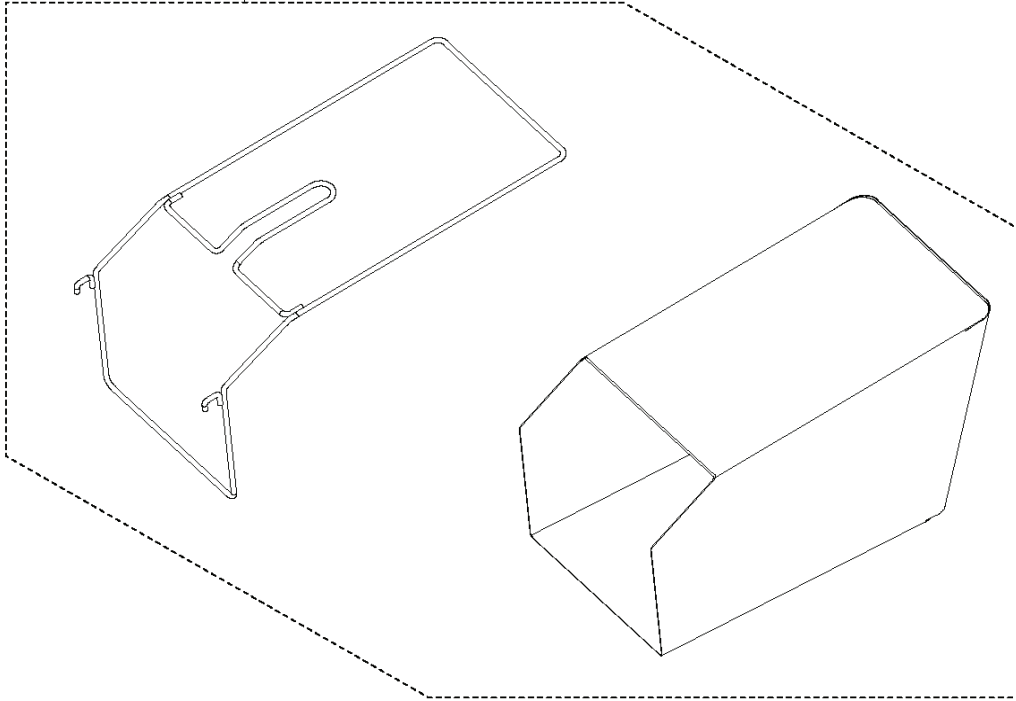

SPARE PARTS CATALOGUE

LAWN MOWERS: CONSUMER WALK-BEHINDS: HUSQVARNA LC 151

Spare Parts List

SPARE PARTS LIST

LAWN MOWERS: CONSUMER WALK-
BEHINDS

HUSQVARNA LC 151

LAWN MOWERS: CONSUMER WALK-BEHINDS

PXM_REF	PXM_PARTNO	DESCRIPTION	PXM_REMARK	QTY.
1	598684111	PLATE KIT	SIDE DISCHARGE PLATE	1
2	598684119	FLAP	REAR DOOR	1
3	598684128	SEALING PLATE	SEALING PLATE	1
4	598861201	CHASSIS	CHASSIS	1
5	598684122	COVER KIT	FRONT COVER	1
6	529595301	AXLE	WHEEL AXLE	1
7	598512901	WHEEL	FRONT WHEEL	2
8	529595401	DUST SEAL	DUST-PROOF RING	1
9	598513301	AXLE	REAR SHAFT	1
10	529595501	AXLE	WHEEL AXLE	1
11	529595601	WHEEL	REAR WHEEL	2
12	529596201	ROD	HEIGHT ADJUSTMENT ROD	1
13	599138901	SPRING	HEIGHT ADJUSTMENT SPRING	1
14	598819001	COVER	SIDE PROTECTION COVER	1
15	529595701	HANDLE KIT	HEIGHT ADJUSTMENT HANDLE	1
16	529595801	PLATE KIT	HEIGHT ADJUSTMENT PLATE	1

D LC 151
GRASS HANDLING

01

LAWN MOWERS: CONSUMER WALK-BEHINDS

PXM_REF	PXM_PARTNO	DESCRIPTION	PXM_REMARK	QTY.
1	598684121	GRASS BAG ASSY	GRASS BAG KIT	1

LAWN MOWERS: CONSUMER WALK-BEHINDS

PXM_REF	PXM_PARTNO	DESCRIPTION	PXM_REMARK	QTY.
1	599912501	ENGINE	HS166A	1
2	529595901	HEIGHT ADJUSTER	HEIGHT ADJUSTER	1
3	529595101	INSTALLATION KIT	BOLTS AND NUTS	1
4	598513501	COVER	BELT COVER	1
5	529595001	BLADE SUPPORT	BLADE ADAPTER	1
6	598562601	BLADE	Collect 51 cm	1
7	598018001	MULCH KIT	MULCHING KIT	1
8	597683901	BLADE	"BLADE 20" mulch blade petrol engine"	1