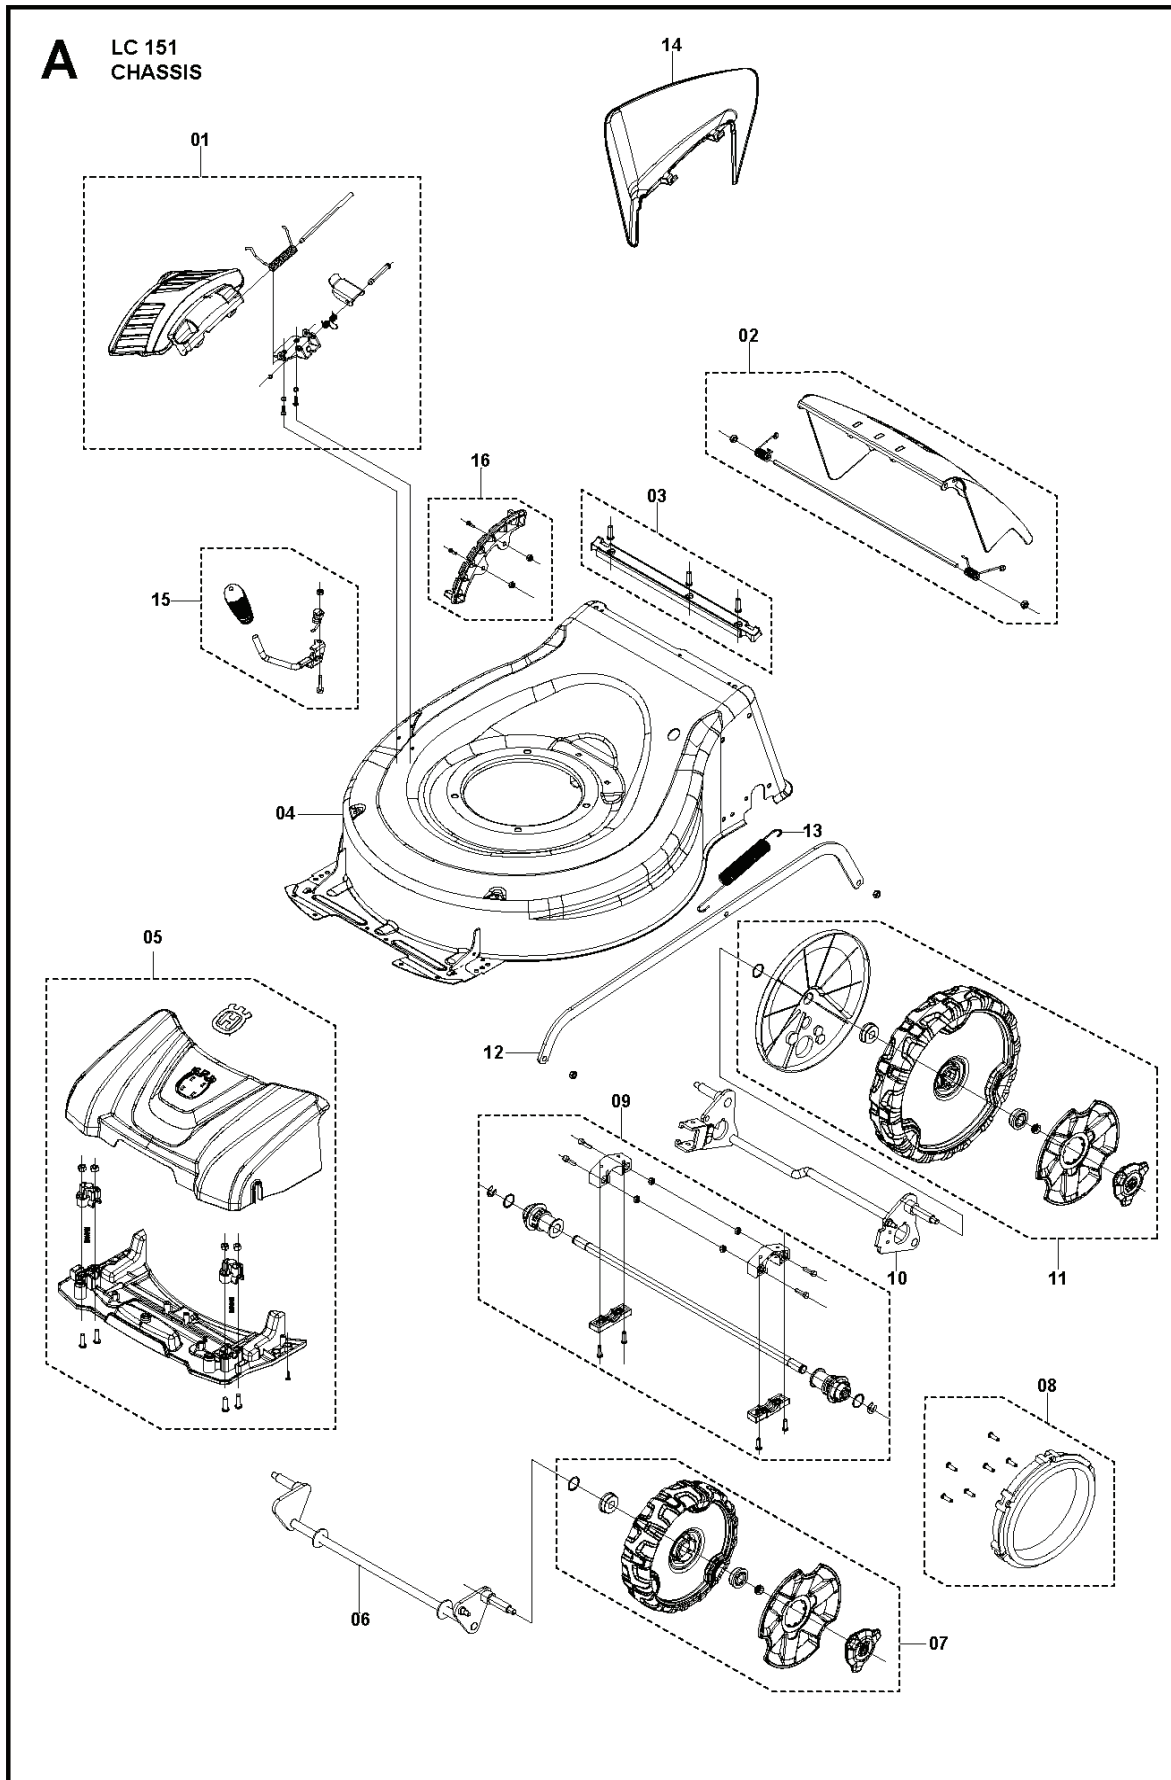

SPARE PARTS CATALOGUE

LAWN MOWERS: CONSUMER WALK-BEHINDS: HUSQVARNA LC 151

Spare Parts List

SPARE PARTS LIST

LAWN MOWERS: CONSUMER WALK-
BEHINDS

HUSQVARNA LC 151

LAWN MOWERS: CONSUMER WALK-BEHINDS

PXM_REF	PXM_PARTNO	DESCRIPTION	PXM_REMARK	QTY.
1	598684111	PLATE KIT	SIDE DISCHARGE PLATE	1
2	598684119	FLAP	REAR DOOR	1
3	598684128	SEALING PLATE	SEALING PLATE	1
4	598861201	CHASSIS	CHASSIS	1
5	598684122	COVER KIT	FRONT COVER	1
6	529595301	AXLE	WHEEL AXLE	1
7	598512901	WHEEL	FRONT WHEEL	2
8	529595401	DUST SEAL	DUST-PROOF RING	1
9	598513301	AXLE	REAR SHAFT	1
10	529595501	AXLE	WHEEL AXLE	1
11	529595601	WHEEL	REAR WHEEL	2
12	529596201	ROD	HEIGHT ADJUSTMENT ROD	1
13	599138901	SPRING	HEIGHT ADJUSTMENT SPRING	1
14	598819001	COVER	SIDE PROTECTION COVER	1
15	529595701	HANDLE KIT	HEIGHT ADJUSTMENT HANDLE	1
16	529595801	PLATE KIT	HEIGHT ADJUSTMENT PLATE	1

D LC 151
GRASS HANDLING

01

LAWN MOWERS: CONSUMER WALK-BEHINDS

PXM_REF	PXM_PARTNO	DESCRIPTION	PXM_REMARK	QTY.
1	598684121	GRASS BAG ASSY	GRASS BAG KIT	1

LAWN MOWERS: CONSUMER WALK-BEHINDS

PXM_REF	PXM_PARTNO	DESCRIPTION	PXM_REMARK	QTY.
1	599912501	ENGINE	HS166A	1
2	529595901	HEIGHT ADJUSTER	HEIGHT ADJUSTER	1
3	529595101	INSTALLATION KIT	BOLTS AND NUTS	1
4	598513501	COVER	BELT COVER	1
5	529595001	BLADE SUPPORT	BLADE ADAPTER	1
6	598562601	BLADE	Collect 51 cm	1
7	598018001	MULCH KIT	MULCHING KIT	1
8	597683901	BLADE	"BLADE 20" mulch blade petrol engine"	1

B LC 151
HANDLE

LAWN MOWERS: CONSUMER WALK-BEHINDS

PXM_REF	PXM_PARTNO	DESCRIPTION	PXM_REMARK	QTY.
1	598818201	BAIL ARM ASSY	BAIL ARM	1
2	598722001	HANDLE KIT	HANDLE AND SHEATH	1
3	598684129	BAIL ARM ASSY	BAIL ARM	1
4	598825601	HANDLE KIT	HANDLE	1
5	529596301	CABLE	FLAMEOUT CABLE	1
6	598861401	CLIP	CABLE CLIP	1
7	529596001	KNOB ASSY	KNOB	1
8	598684113	SUPPORT KIT	HANDLE BRACKET	1